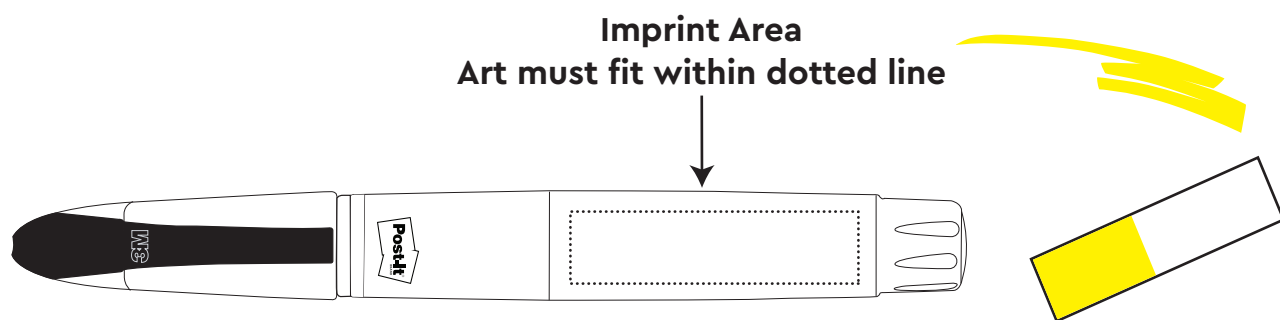

**RESTRICTIONS**

- No imprint on flags
- No bleeds
- Center logo/artwork/copy both horizontally and vertically in the imprint area
- Convert all colors to CMYK (no spot or RGB colors)
- 3M and Post-it logos will always appear on highlighter

Imprint Area: 1.5"W x 0.375"H

Yellow barrel, Yellow pigment, Red flags

**RESTRICTIONS**

- No imprint on flags
- No bleeds
- Center logo/artwork/copy both horizontally and vertically in the imprint area
- Convert all colors to CMYK (no spot or RGB colors)
- 3M and Post-it logos will always appear on highlighter

Imprint Area: 1.5"W x 0.375"H

White barrel, Yellow pigment, Yellow flags

**RESTRICTIONS**

- No imprint on flags
- No bleeds
- Center logo/artwork/copy both horizontally and vertically in the imprint area
- Convert all colors to CMYK (no spot or RGB colors)
- 3M and Post-it logos will always appear on highlighter

Imprint Area: 1.5"W x 0.375"H

Pink barrel, Pink pigment, Pink flags

**RESTRICTIONS**

- No imprint on flags
- No bleeds
- Center logo/artwork/copy both horizontally and vertically in the imprint area
- Convert all colors to CMYK (no spot or RGB colors)
- 3M and Post-it logos will always appear on highlighter