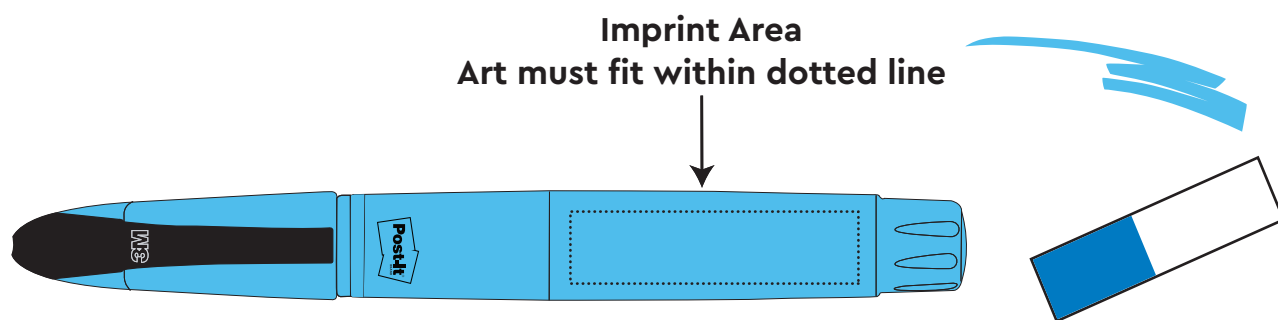

Imprint Area: 1.5"W x 0.375"H

Yellow barrel, Yellow pigment, Red flags

**RESTRICTIONS**

- No imprint on flags
- No bleeds
- Center logo/artwork/copy both horizontally and vertically in the imprint area
- Convert all colors to CMYK (no spot or RGB colors)
- 3M and Post-it logos will always appear on highlighter

Imprint Area: 1.5"W x 0.375"H

White barrel, Yellow pigment, Yellow flags

**RESTRICTIONS**

- No imprint on flags
- No bleeds
- Center logo/artwork/copy both horizontally and vertically in the imprint area
- Convert all colors to CMYK (no spot or RGB colors)
- 3M and Post-it logos will always appear on highlighter

Imprint Area: 1.5"W x 0.375"H

Pink barrel, Pink pigment, Pink flags

**RESTRICTIONS**

- No imprint on flags
- No bleeds
- Center logo/artwork/copy both horizontally and vertically in the imprint area
- Convert all colors to CMYK (no spot or RGB colors)
- 3M and Post-it logos will always appear on highlighter

Imprint Area: 1.5"W x 0.375"H

Green barrel, Green pigment, Green flags

**RESTRICTIONS**

- No imprint on flags
- No bleeds
- Center logo/artwork/copy both horizontally and vertically in the imprint area
- Convert all colors to CMYK (no spot or RGB colors)
- 3M and Post-it logos will always appear on highlighter