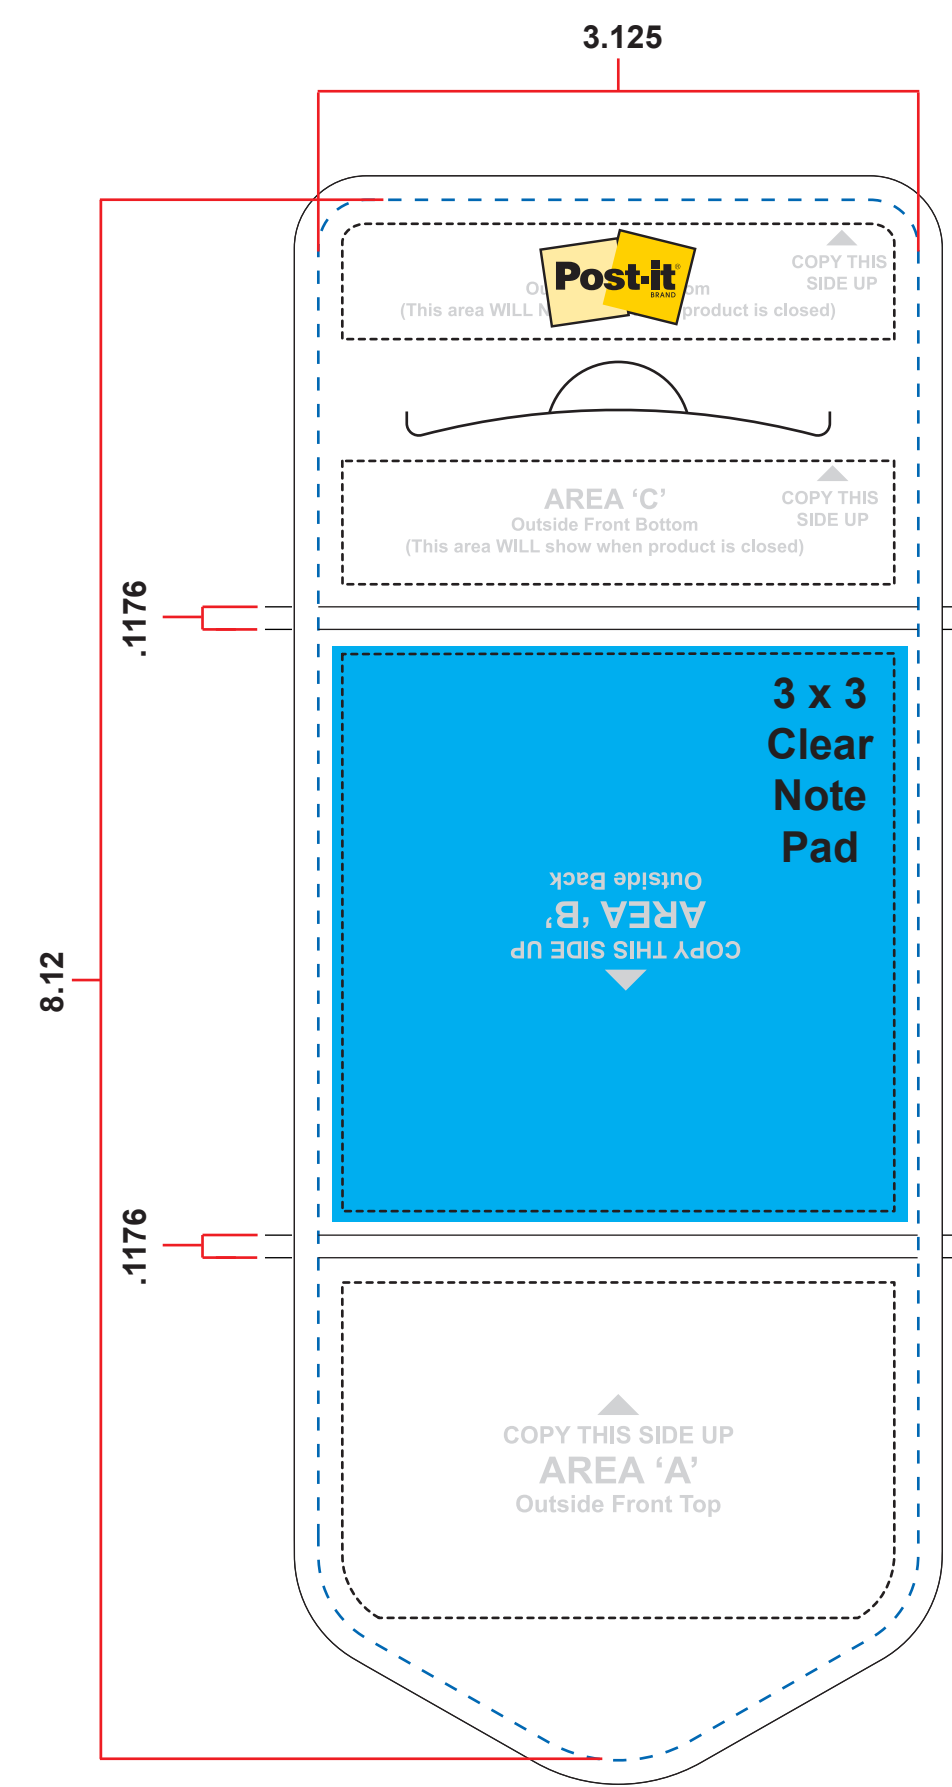

custom printed products

Promotional Products  
Concept Template  
Item PC331TF

Approximate Final Product Size: 6.609"W x 6.125"H

Approximate Imprint Areas: 3.0625"W x 6"H

Fold Lines (denoted by red dashed lines)

3.125" Wide x 8.12" High

This would require a new die