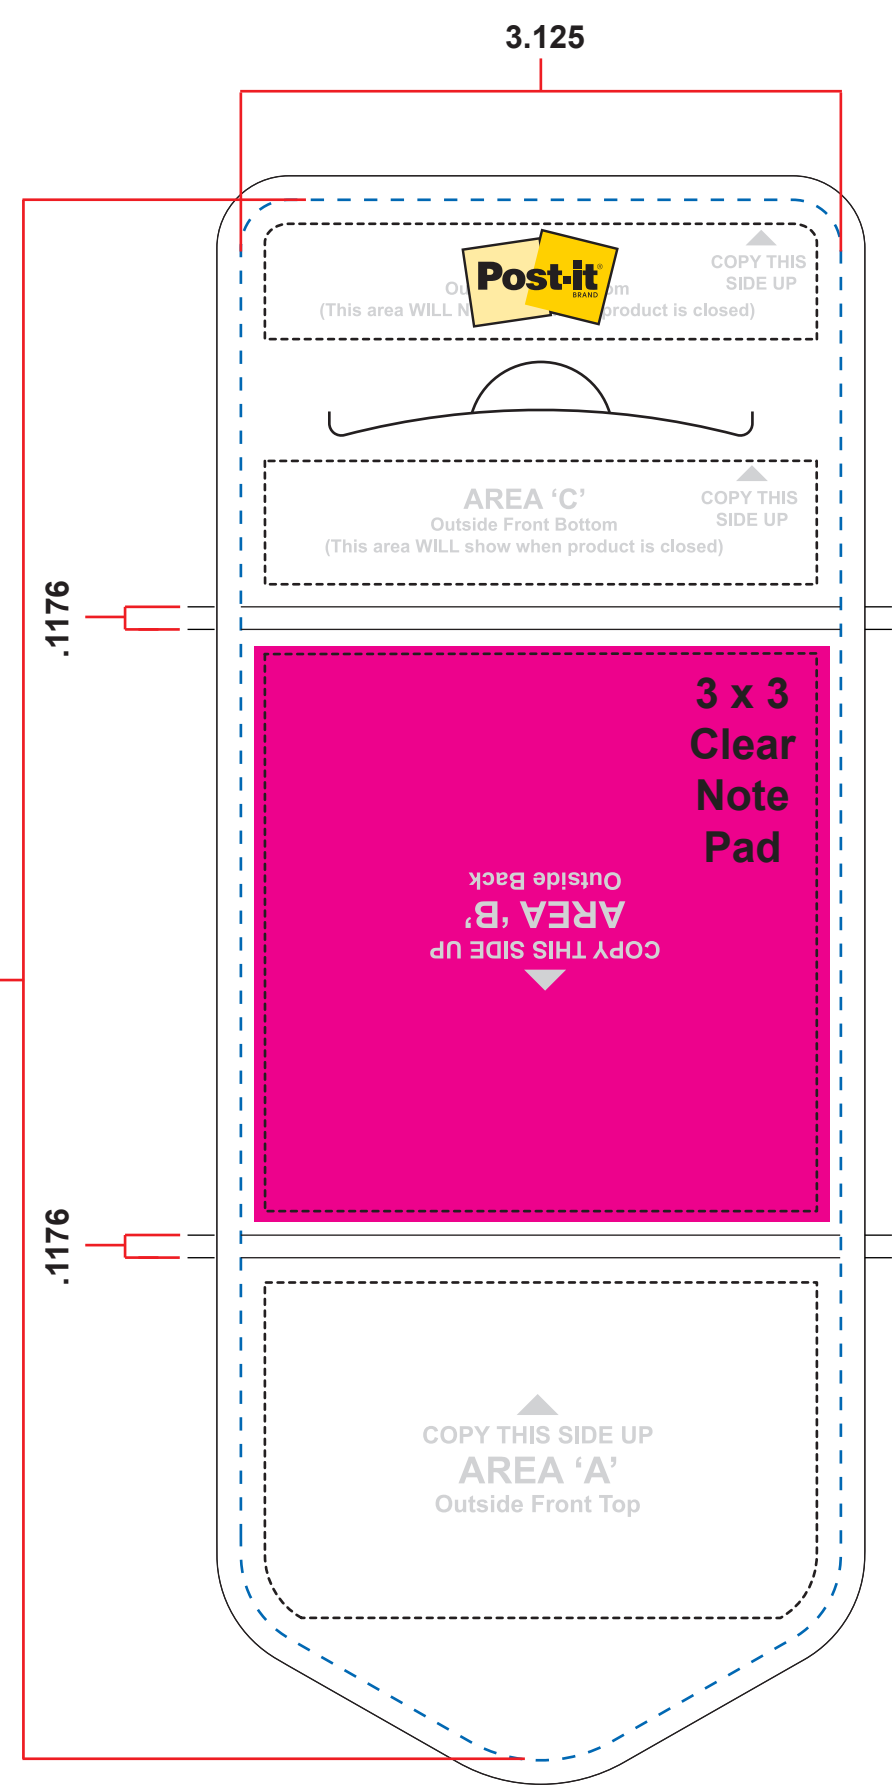

custom printed products

Promotional Products  
Concept Template  
Item PC331TF

Approximate Final Product Size: 6.609"W x 6.125"H

Approximate Imprint Areas: 3.0625"W x 6"H

Fold Lines (denoted by red dashed lines)

3.125" Wide x 8.12" High

This would require a new die