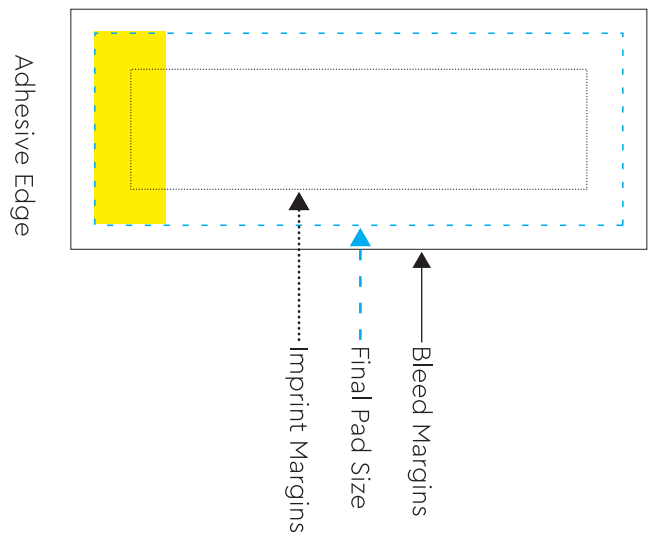

### Vertical Orientation

### Horizontal Orientation

#### RESTRICTIONS

- 1-color, Black ink recommended on Yellow, Green, Orange or Red papers
- 1 spot color or 4-color process on White paper only
- Keep text at/or above 4 pt. and not too thin.
- Bleeds should at least begin at imprint margin and continue off, filling the minimum bleed margin.
- Logos, text or anything that needs to be guaranteed to print should be placed within the imprint margin.

Please be sure to notate on order which paper color you would like

Approximate Final Pad Size: 1"W x 2.75"H

Approximate Imprint Area: .625"W x 2.375"H

Approximate Bleed Area: 1.25"W x 3"H

Beneath each sheet is adhesive area