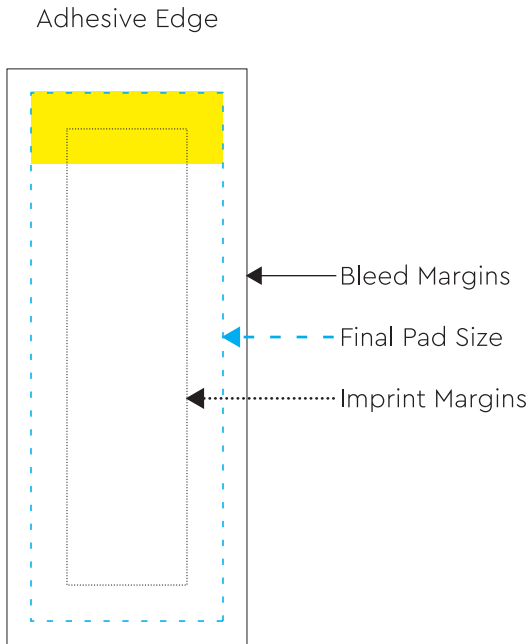

### Vertical Orientation

### Horizontal Orientation

#### RESTRICTIONS

- 1-color, Black ink recommended on Yellow, Green, Orange or Red papers
- 1 spot color or 4-color process on White paper only
- Keep text at/or above 4 pt. and not too thin.
- Bleeds should at least begin at imprint margin and continue off, filling the minimum bleed margin.
- Logos, text or anything that needs to be guaranteed to print should be placed within the imprint margin.

Please be sure to notate on order which paper color you would like

Approximate Final Pad Size: 1"W x 2.75"H

Approximate Imprint Area: .625"W x 2.375"H

Approximate Bleed Area: 1.25"W x 3"H

Beneath each sheet is adhesive area