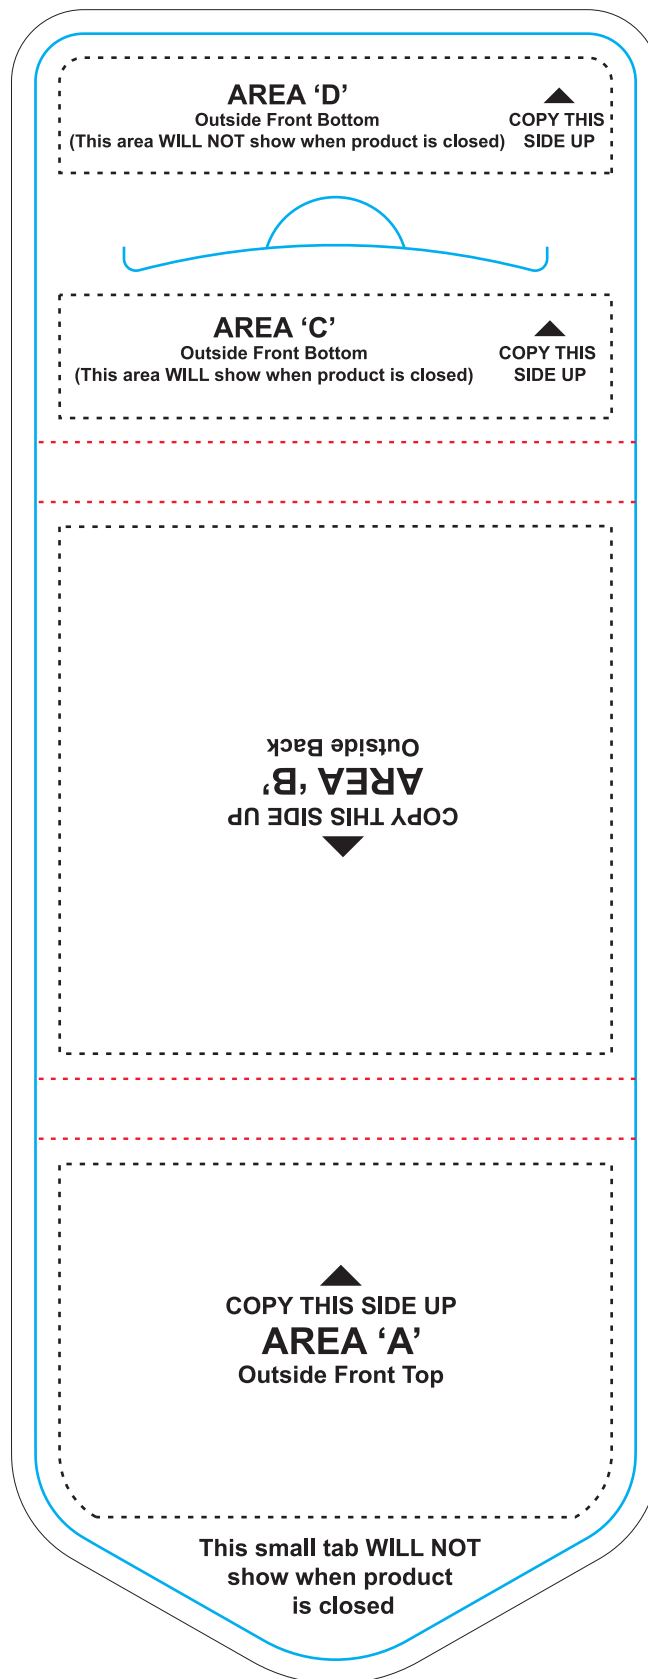

Extreme Notes Outside Cover

'D' Approximate Imprint Area:  
2.875 x .6 inches

'C' Approximate Imprint Area:  
2.875 x .64 inches

'B' Approximate Imprint Area:  
2.875 x 2.9049 inches

'A' Approximate Imprint Area:  
2.875 x 1.7476 inches

← Bleed Margins

- Fold Lines
- Cut Line
- ..... Imprint Area

RESTRICTIONS

- Post-it® Extreme Notes logo is pre-printed on inside cover.
- No imprint on the inside of Extreme Notes cover.
- Convert all imprint colors to CMYK (no spot or RGB colors).
- Bleeds should fill minimum bleed margins.

Please be sure to notate on order which pad color you would like

Approximate final size: 3.125"W x 8.5313"H  
Bleed areas: 3.375"W x 8.7813"H