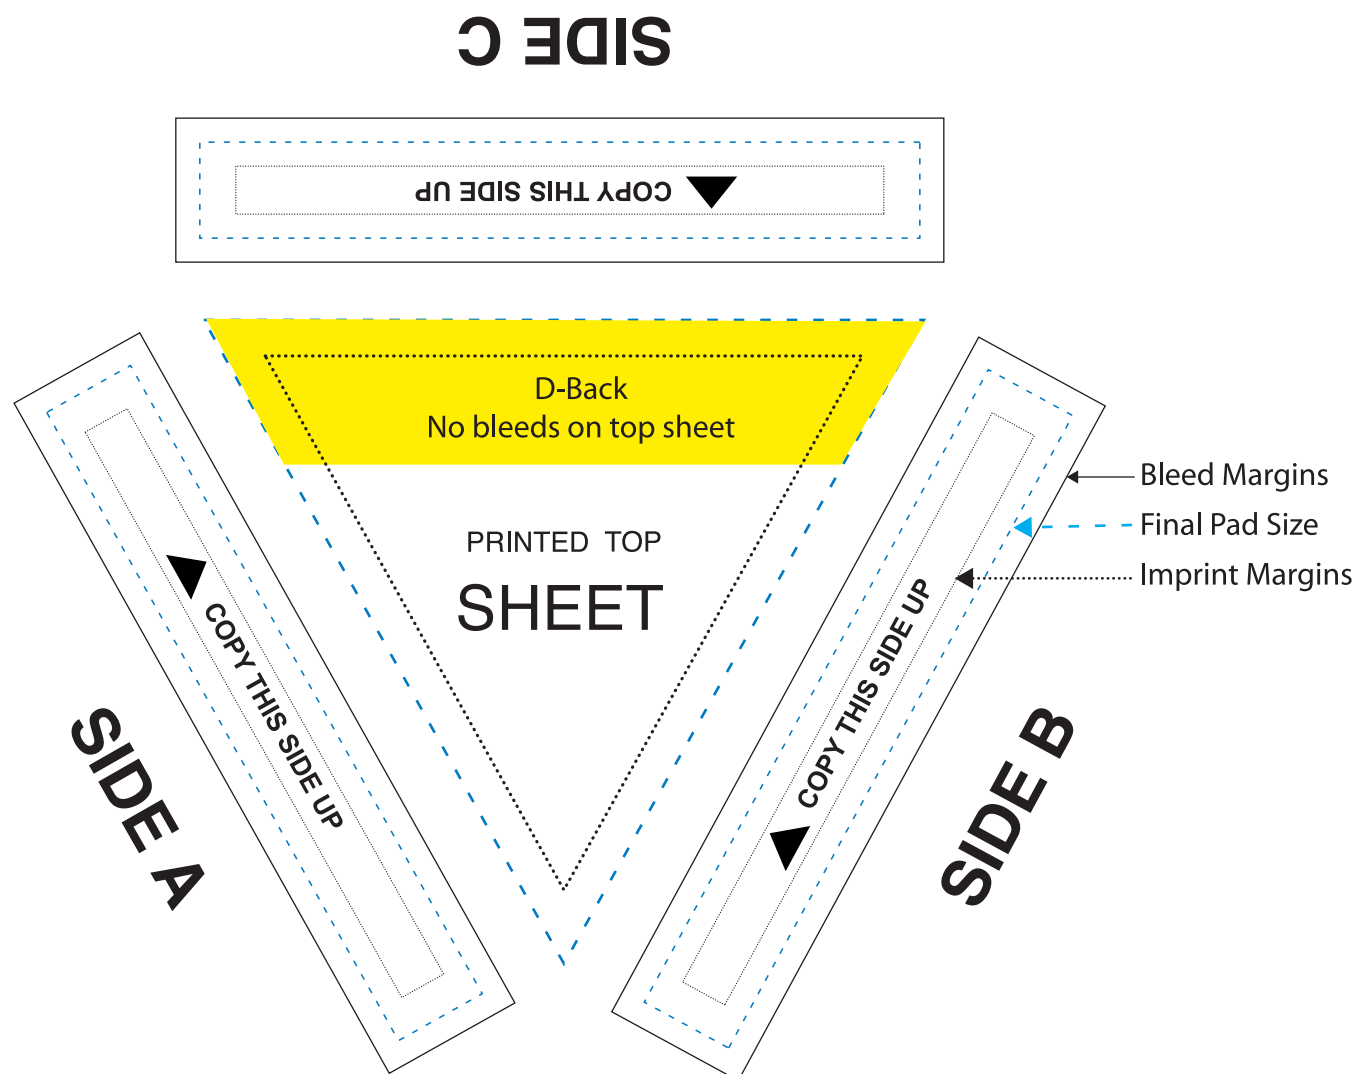

Triangle Cube 1/2" Height
Silkscreen Spot imprint

RESTRICTIONS

- No bleeds on top sheet
- 20–80% tint range for side printing

Approximate Final size: (3.75"W x 3.75"H) x .5"H
 Approximate sheet imprint area: 3.11"W x 2.78"H
 Approximate Final side size: 3.75"W x .5"H
 Approximate side imprint area: 3.375"W x .25"H
 Approximate side Bleed area: 4"W x .75"H

Beneath each sheet is adhesive area