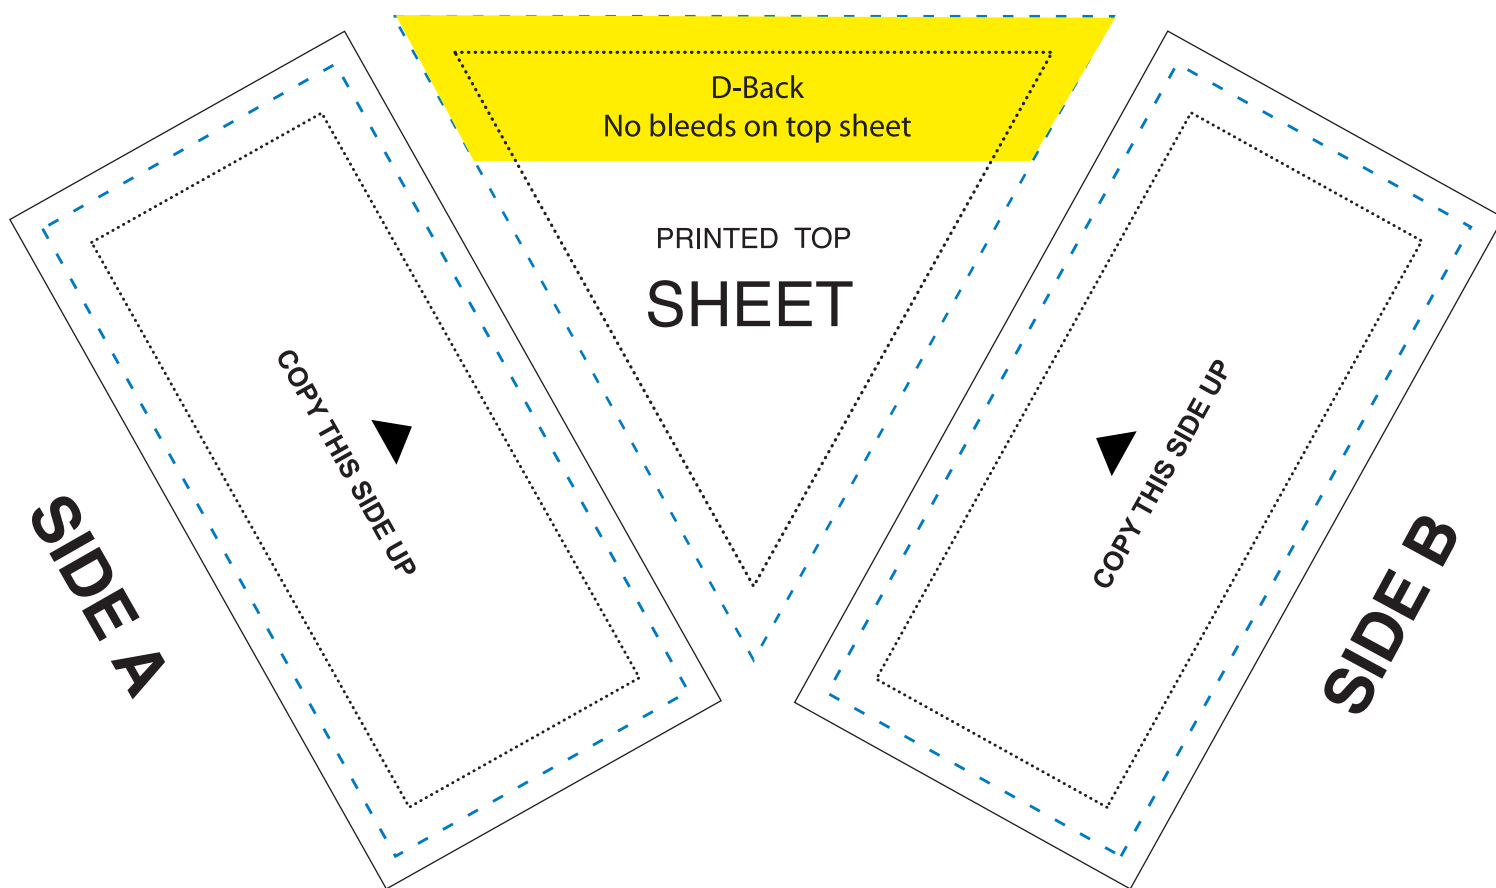

Triangle Cube 1-3/4" Height
Silkscreen Spot imprint

SIDE C

- RESTRICTIONS**
- No bleeds on top sheet
 - 20–80% tint range for side printing

Approximate Final size: (3.75"W x 3.75"H) x 1.75"H

Approximate sheet imprint area: 3.11"W x 2.78"H

Approximate Final side Size: 3.75"W x 1.75"H

Approximate side imprint area: 3.375"W x 1.375"H

Approximate side Bleed area: 4"W x 2"H

Beneath each sheet is adhesive area