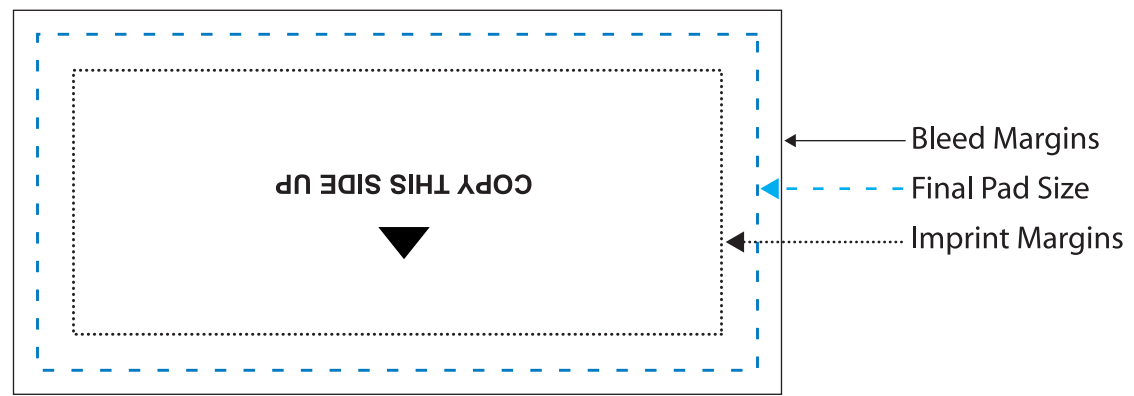

Triangle Cube 1-3/4" Height
Silkscreen Spot imprint

SIDE C

- RESTRICTIONS**
- No bleeds on top sheet
 - 20–80% tint range for side printing

Approximate Final size: (3.75"W x 3.75"H) x 1.75"H

Approximate sheet imprint area: 3.11"W x 2.78"H

Approximate Final side Size: 3.75"W x 1.75"H

Approximate side imprint area: 3.375"W x 1.375"H

Approximate side Bleed area: 4"W x 2"H

Beneath each sheet is adhesive area