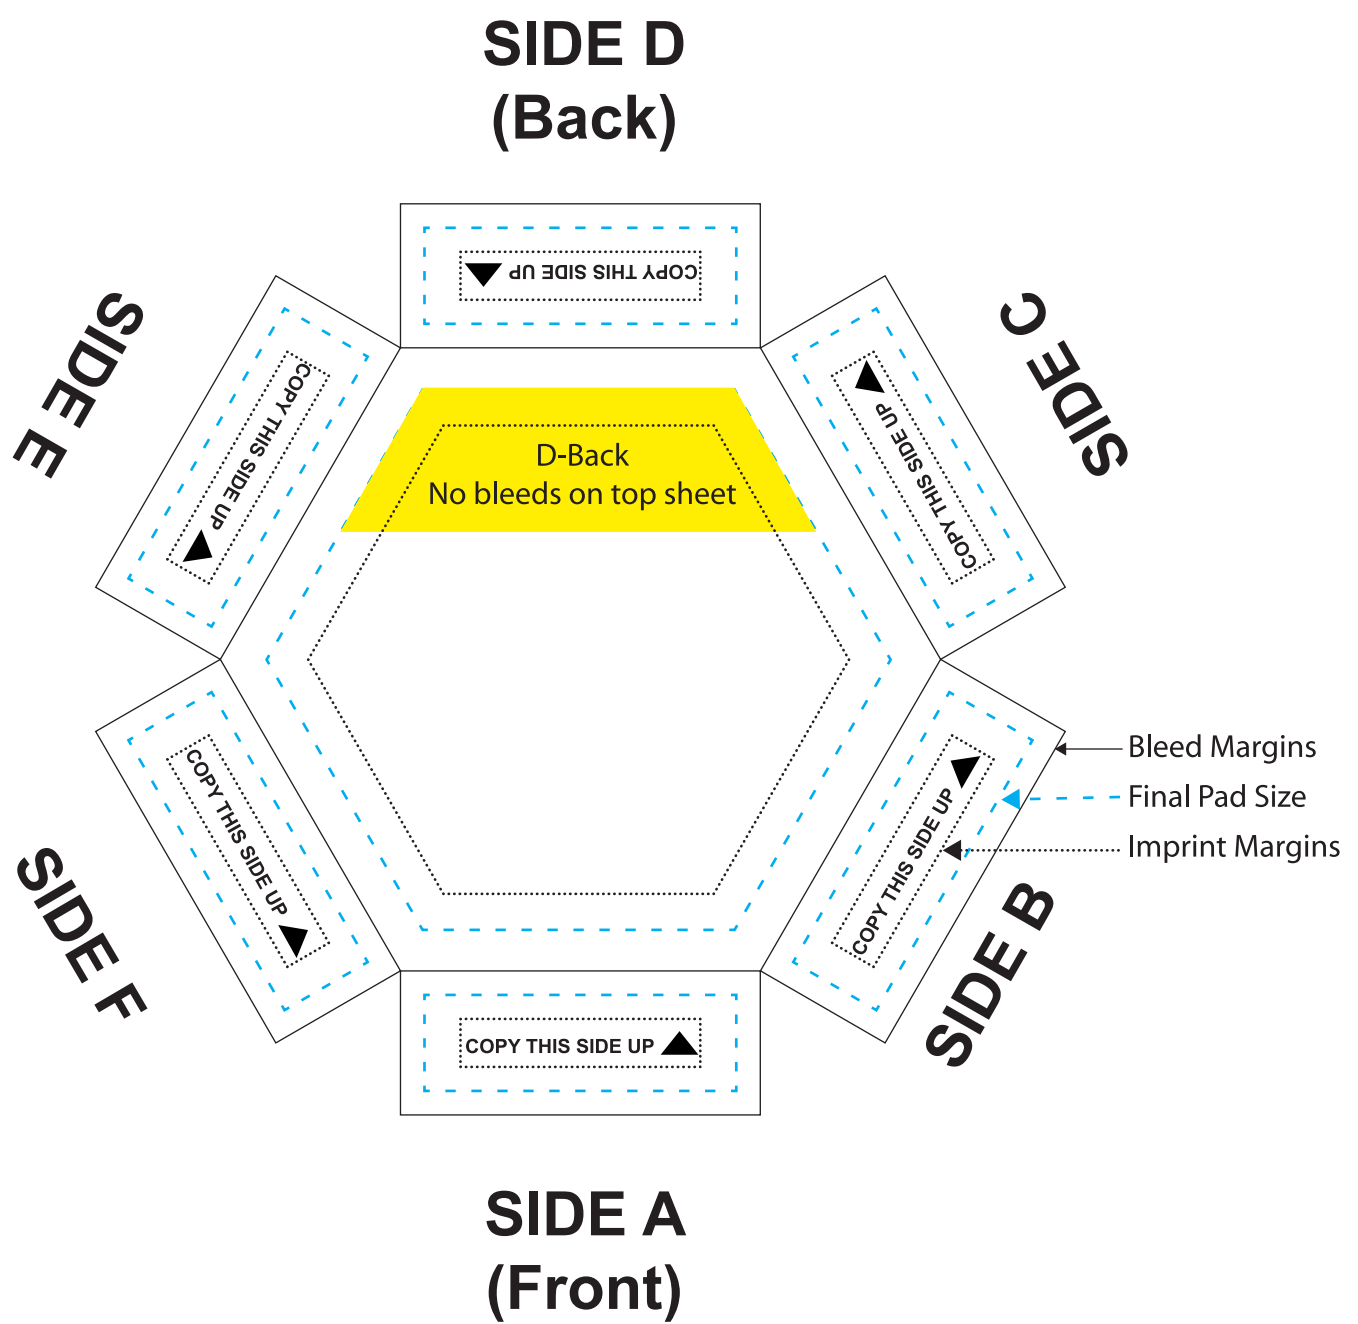

Hexagon Cube 1/2" Height
Silkscreen Spot imprint

RESTRICTIONS

- No bleeds on top sheet
- 20–80% tint range for side printing

Approximate Final size: (3.25"W x 3.25"H) x .5"H
 Approximate sheet imprint area: 2.817"W x 2.817"H
 Approximate Final Side size: 1.624"W x .5"H
 Approximate side imprint area: 1.249"W x .25"H
 Approximate side Bleed area: 1.874"W x .75"H

Beneath each sheet is adhesive area