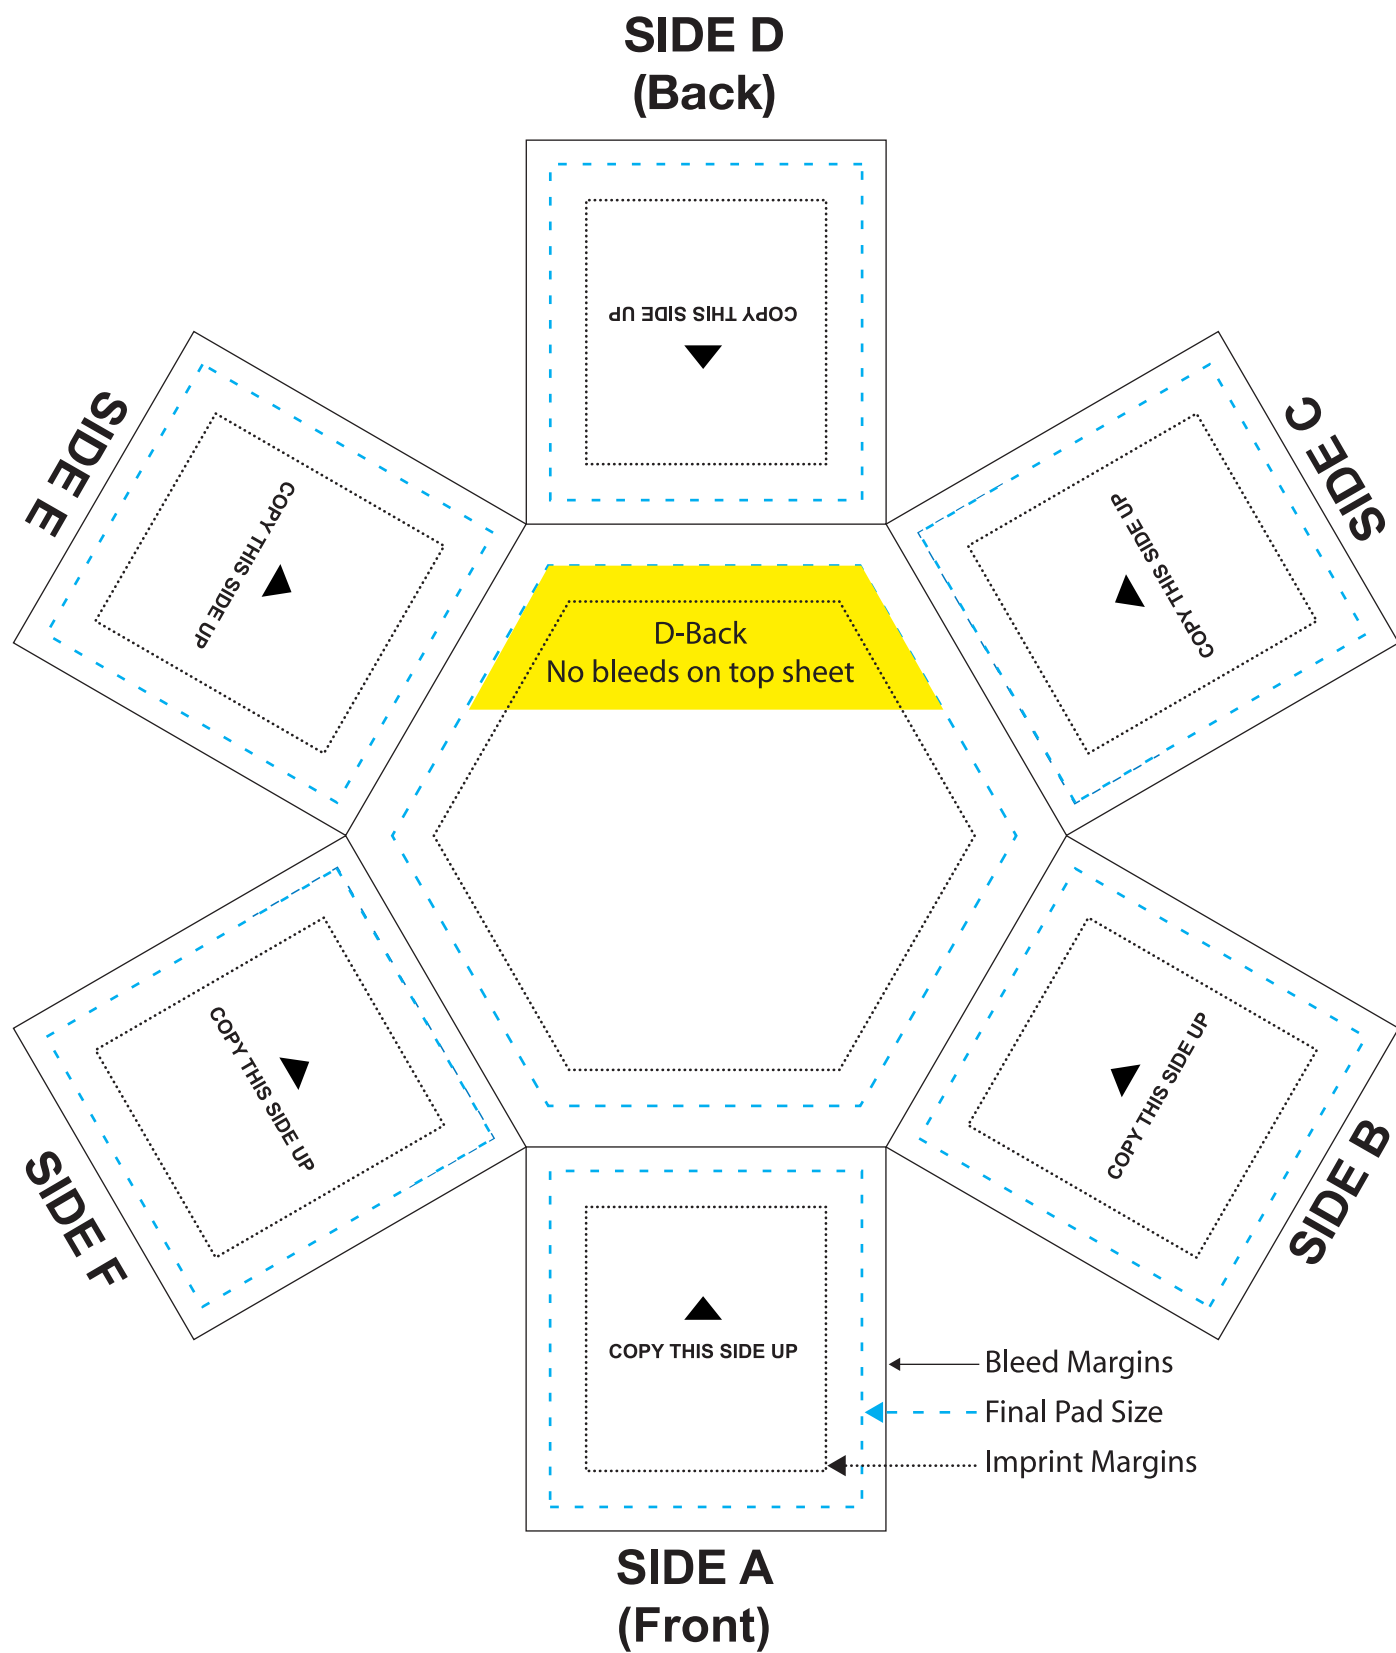

Hexagon Cube 1-3/4" Height Silkscreen Spot imprint

RESTRICTIONS

- No bleeds on top sheet
- 20–80% tint range for side printing

Approximate Final size: (3.25"W x 3.25"H) x 1.75"H
 Approximate sheet imprint area: 2.817"W x 2.817"H
 Approximate Final Side size: 1.624"W x 1.75"H
 Approximate side imprint area: 1.249"W x 1.375"H
 Approximate side Bleed area: 1.874"W x 2"H

Beneath each sheet is adhesive area