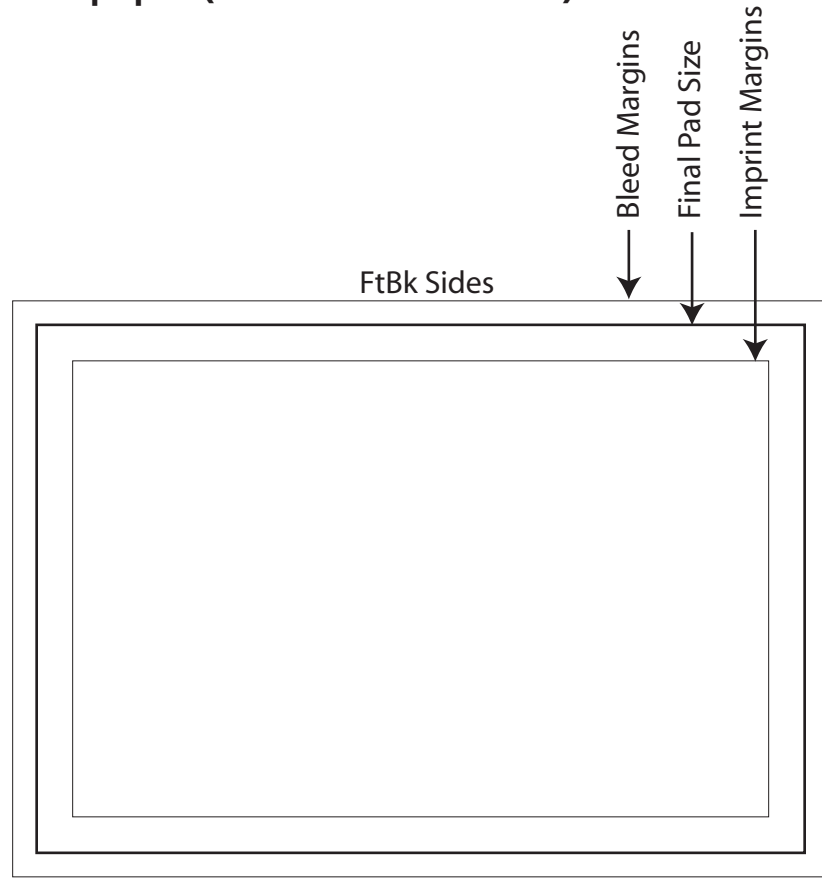

3 x 4 Cube 2 3/4" Height Silkscreen Spot imprint

Custom Printed Notes

Standard paper (no bleeds on sheets)

Approximate Final size: (4" W x 2.937" H) x 2.75H

Approximate sheet imprint area: 3.625" W x 2.562" H

Approximate FtBk side imprint area: 3.625"W x 2.375"H

Approximate FtBk side Bleed area: 4.25" W x 3" H

Approximate LtRt side imprint area: 2.5625"W x 2.375"H

Approximate LtRt side Bleed area: 3.1875" W x 3" H