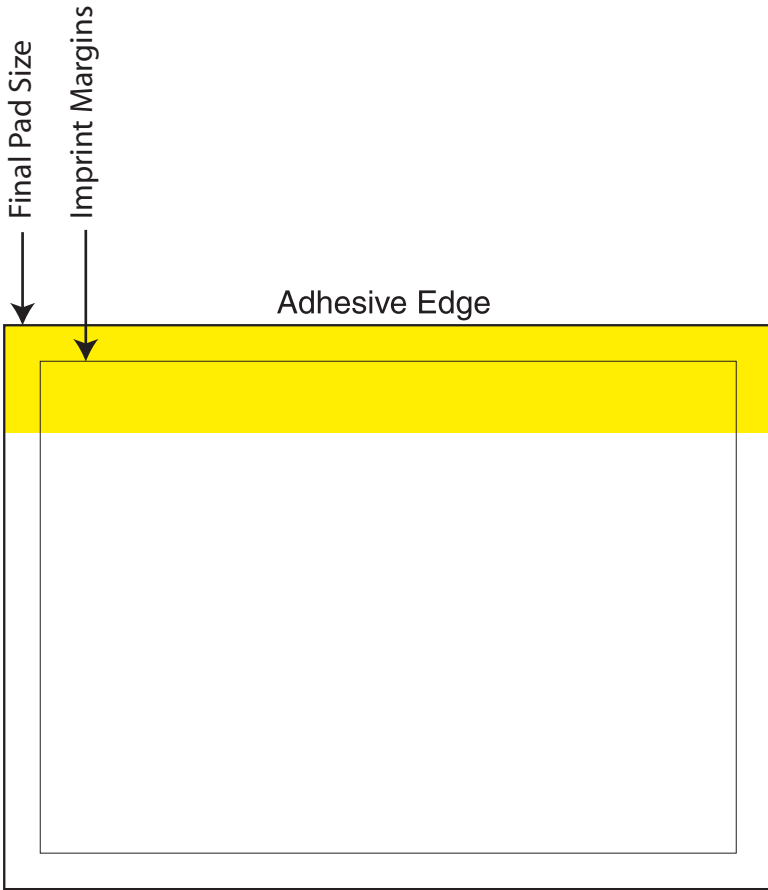

3 x 4 Cube 2 3/4" Height Silkscreen Spot imprint

Custom Printed Notes

Standard paper (no bleeds on sheets)

Approximate Final size: (4" W x 2.937" H) x 2.75H

Approximate sheet imprint area: 3.625" W x 2.562" H

Approximate FtBk side imprint area: 3.625"W x 2.375"H

Approximate FtBk side Bleed area: 4.25" W x 3" H

Approximate LtRt side imprint area: 2.5625"W x 2.375"H

Approximate LtRt side Bleed area: 3.1875" W x 3" H