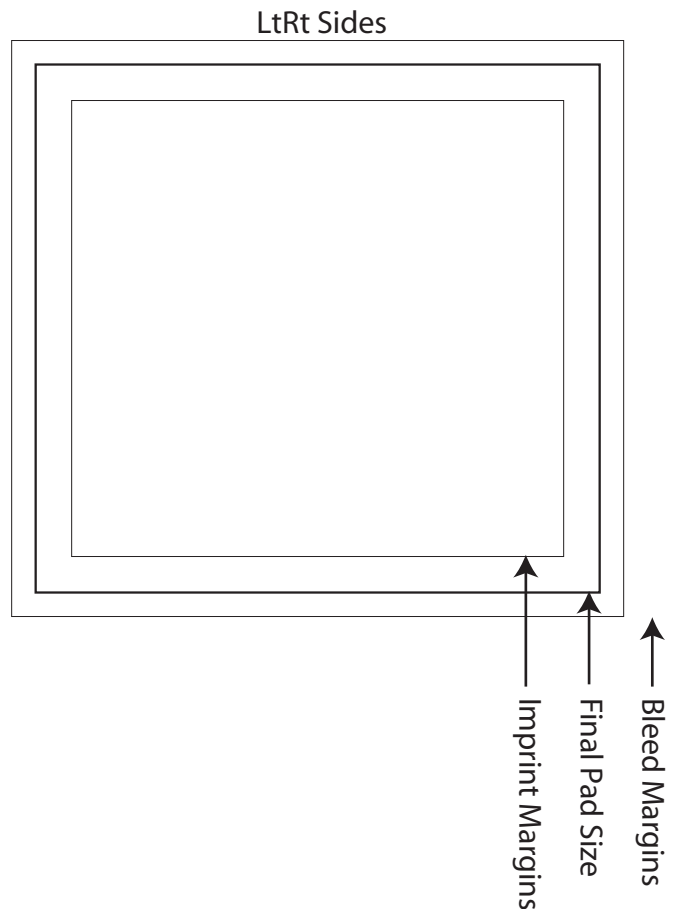

3 x 4 Cube 2 3/4" Height Silkscreen Spot imprint

Custom Printed Notes

Standard paper (no bleeds on sheets)

Approximate Final size: (4" W x 2.937" H) x 2.75H

Approximate sheet imprint area: 3.625" W x 2.562" H

Approximate FtBk side imprint area: 3.625"W x 2.375"H

Approximate FtBk side Bleed area: 4.25" W x 3" H

Approximate LtRt side imprint area: 2.5625"W x 2.375"H

Approximate LtRt side Bleed area: 3.1875" W x 3" H