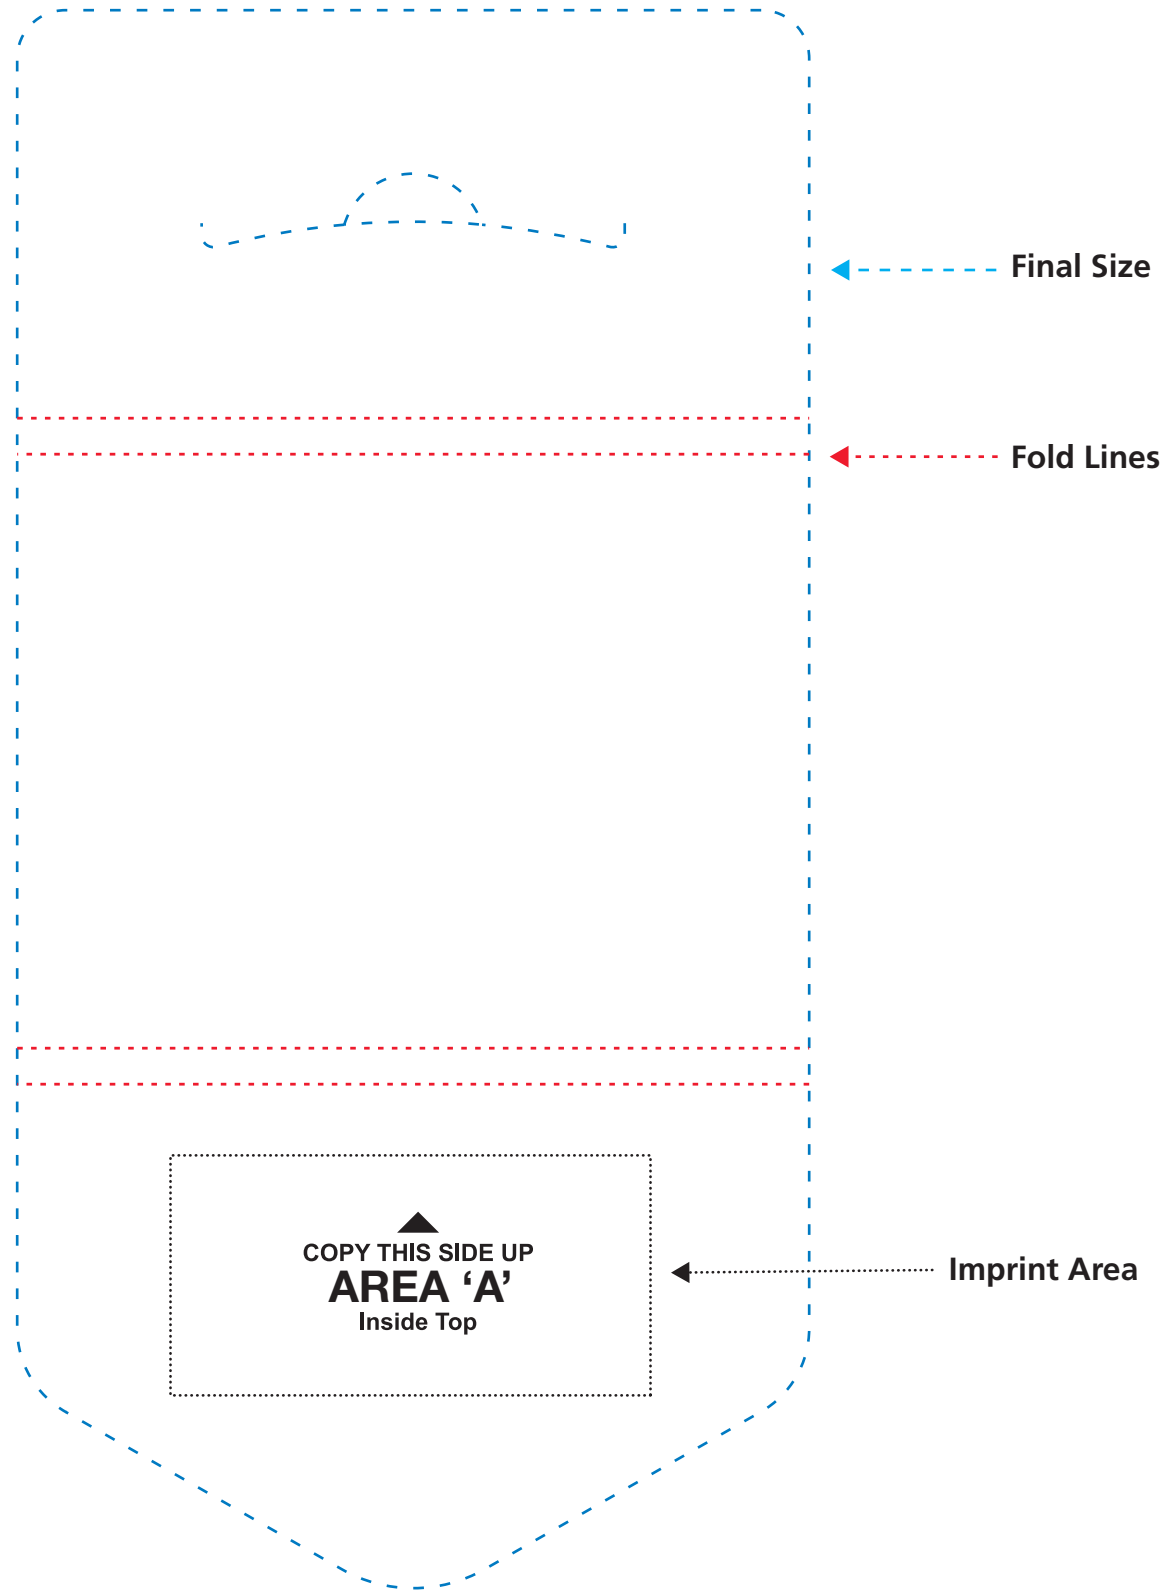

Lint Sheets Pocket Pack PCLS  
4-color process imprint

**RESTRICTIONS**

- No printing on lint sheets
- Instructions are printed on inside cover

Approximate Final size: 4.125"W x 8.218"H

Bleed Areas: .No Bleeds

Outside Cover Imprint Areas (denoted by black dotted lines):

Area A: 2.5"W x 1.25"H